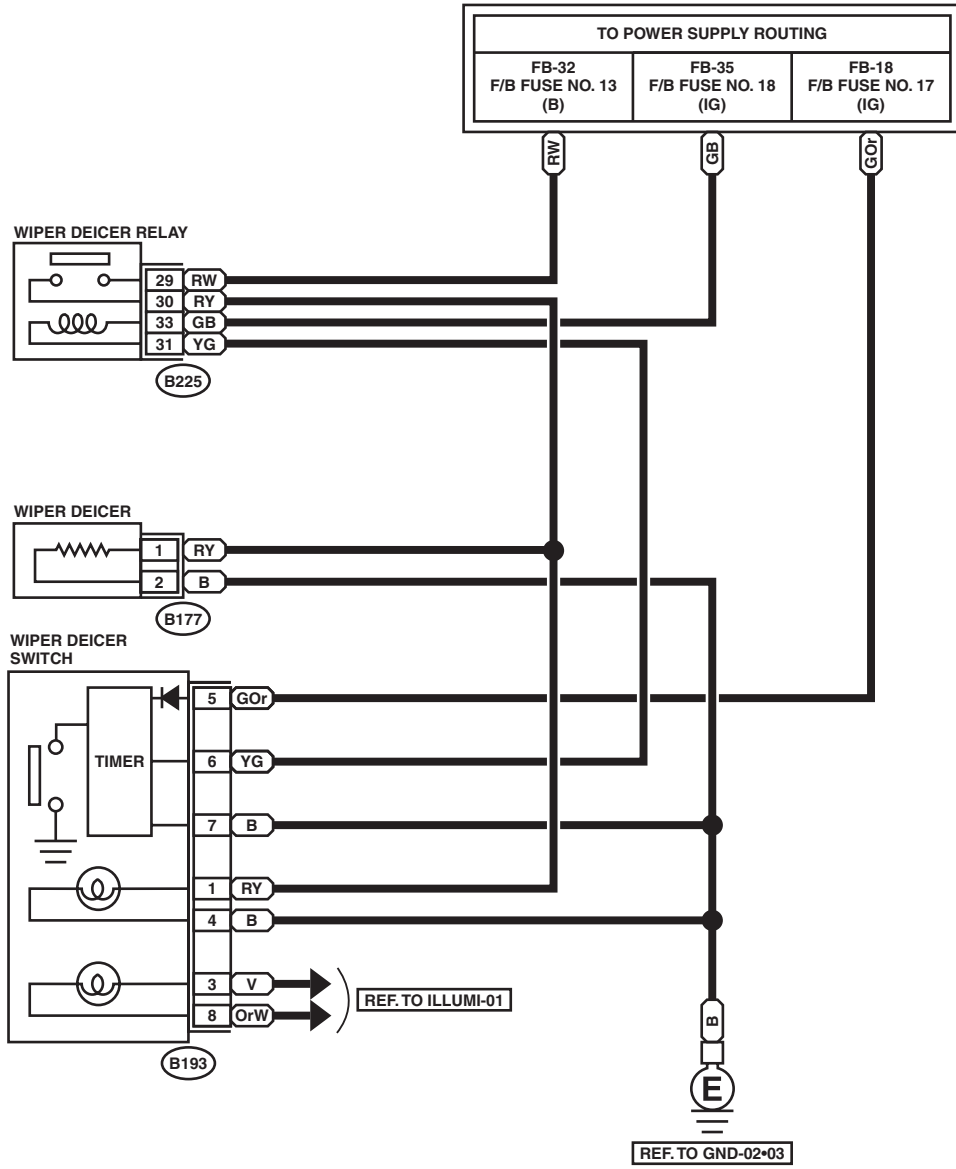

# WIPER DEICER SYSTEM

WIRING SYSTEM

## 45. Wiper Deicer System

### A: WIRING DIAGRAM

W/D-01

W/D-01

WI-03096