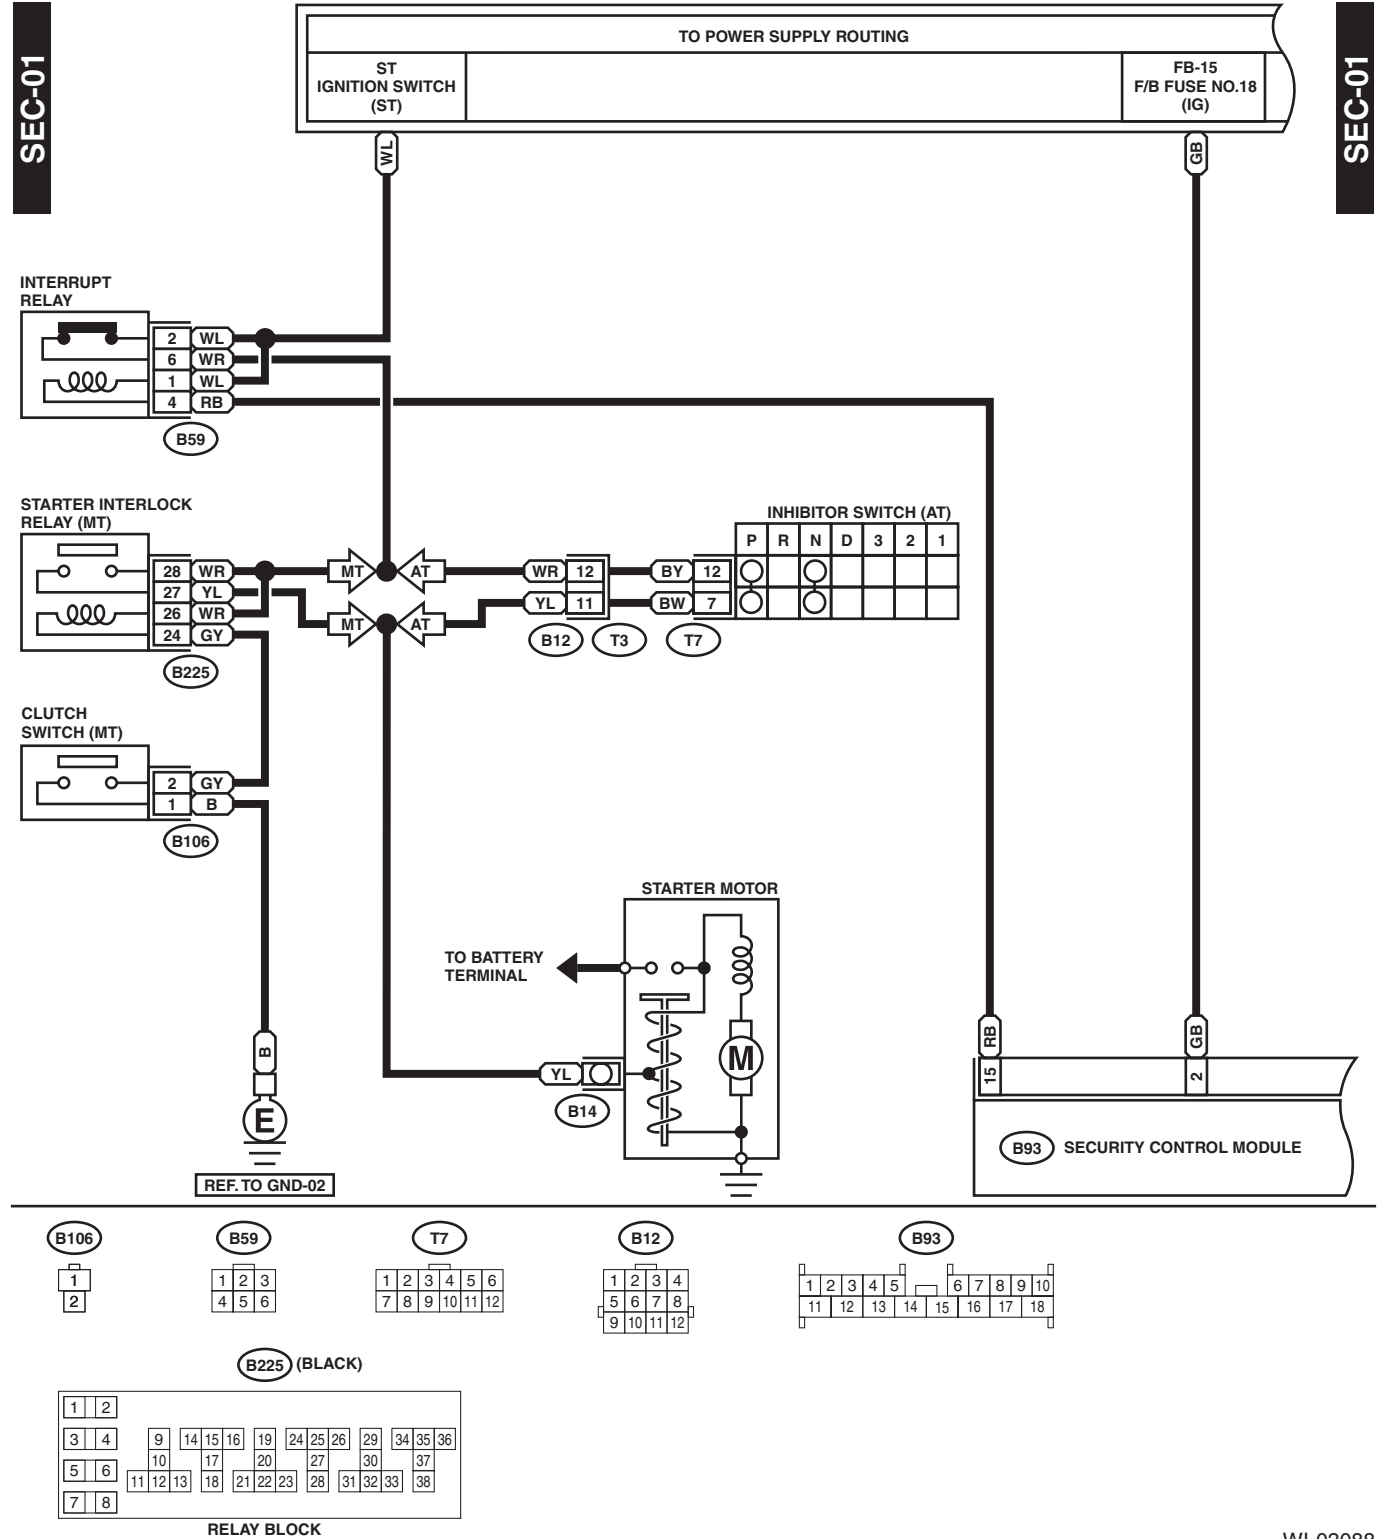

SECURITY SYSTEM

WIRING SYSTEM

40.Security System

A: WIRING DIAGRAM

WI-03088

SECURITY SYSTEM

WIRING SYSTEM

SEC-02

SEC-02

B236 (BLACK)

B243

A: i12 (GREEN)

F45

B93

B36

B: i10 (GREEN)

B38

WI-03089

SECURITY SYSTEM

WIRING SYSTEM

SEC-03

SEC-03

WI-03090