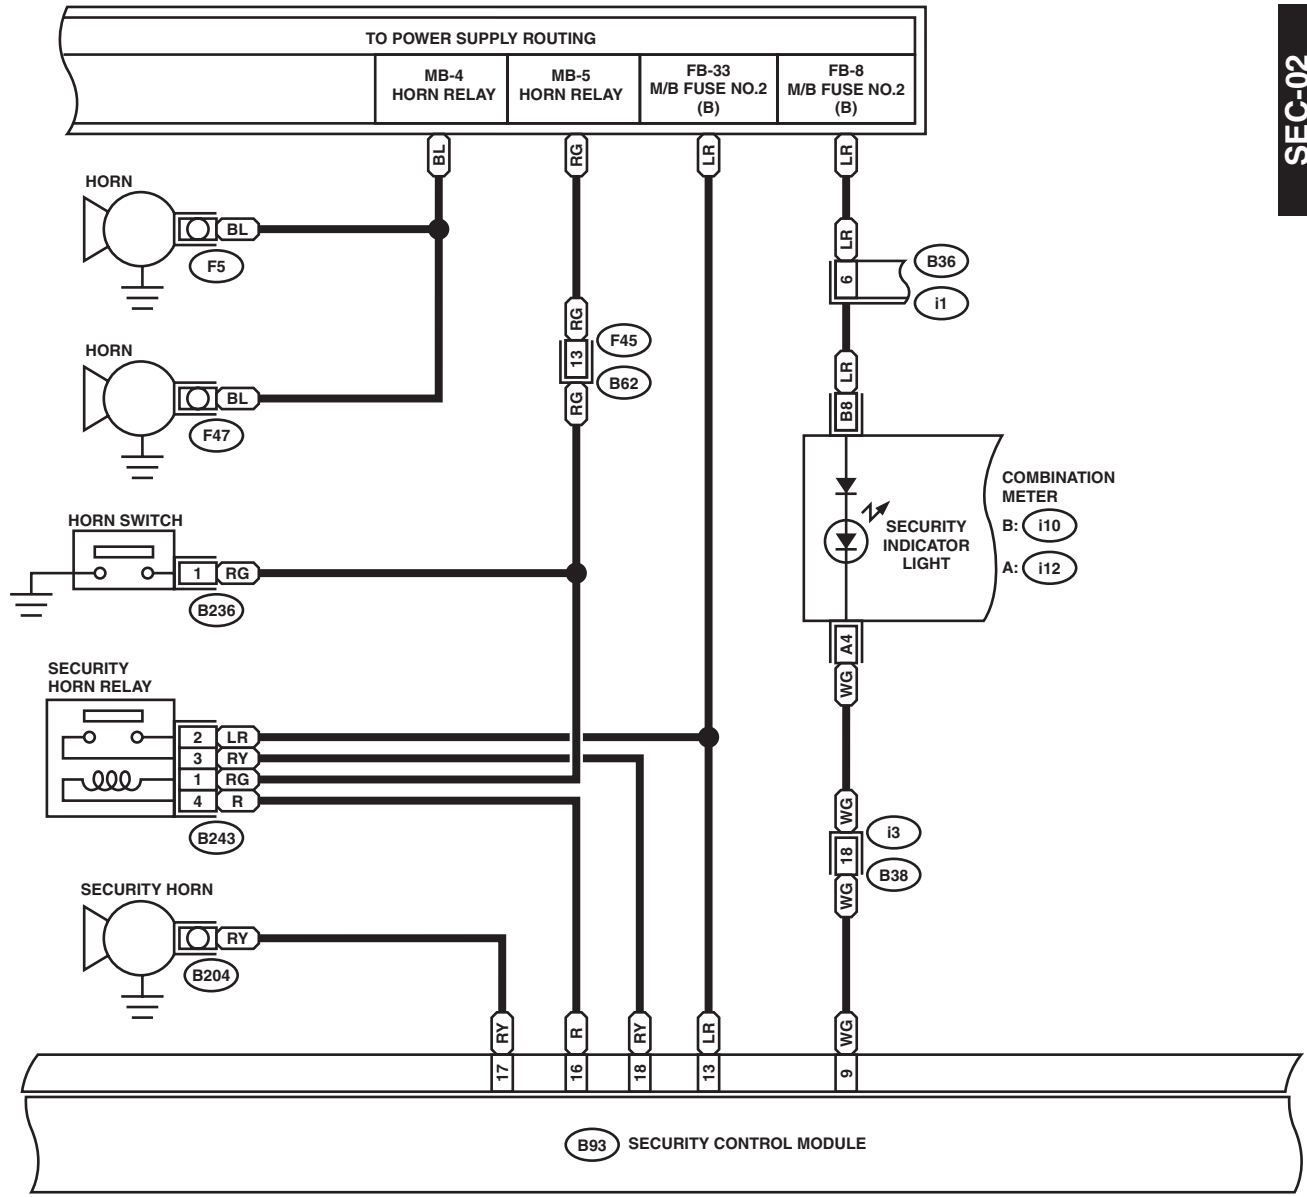

SECURITY SYSTEM

WIRING SYSTEM

40.Security System

A: WIRING DIAGRAM

WI-03088

SECURITY SYSTEM

WIRING SYSTEM

SEC-02

SEC-02

B236 (BLACK)

B243

A: i12 (GREEN)

F45

B93

B36

B: i10 (GREEN)