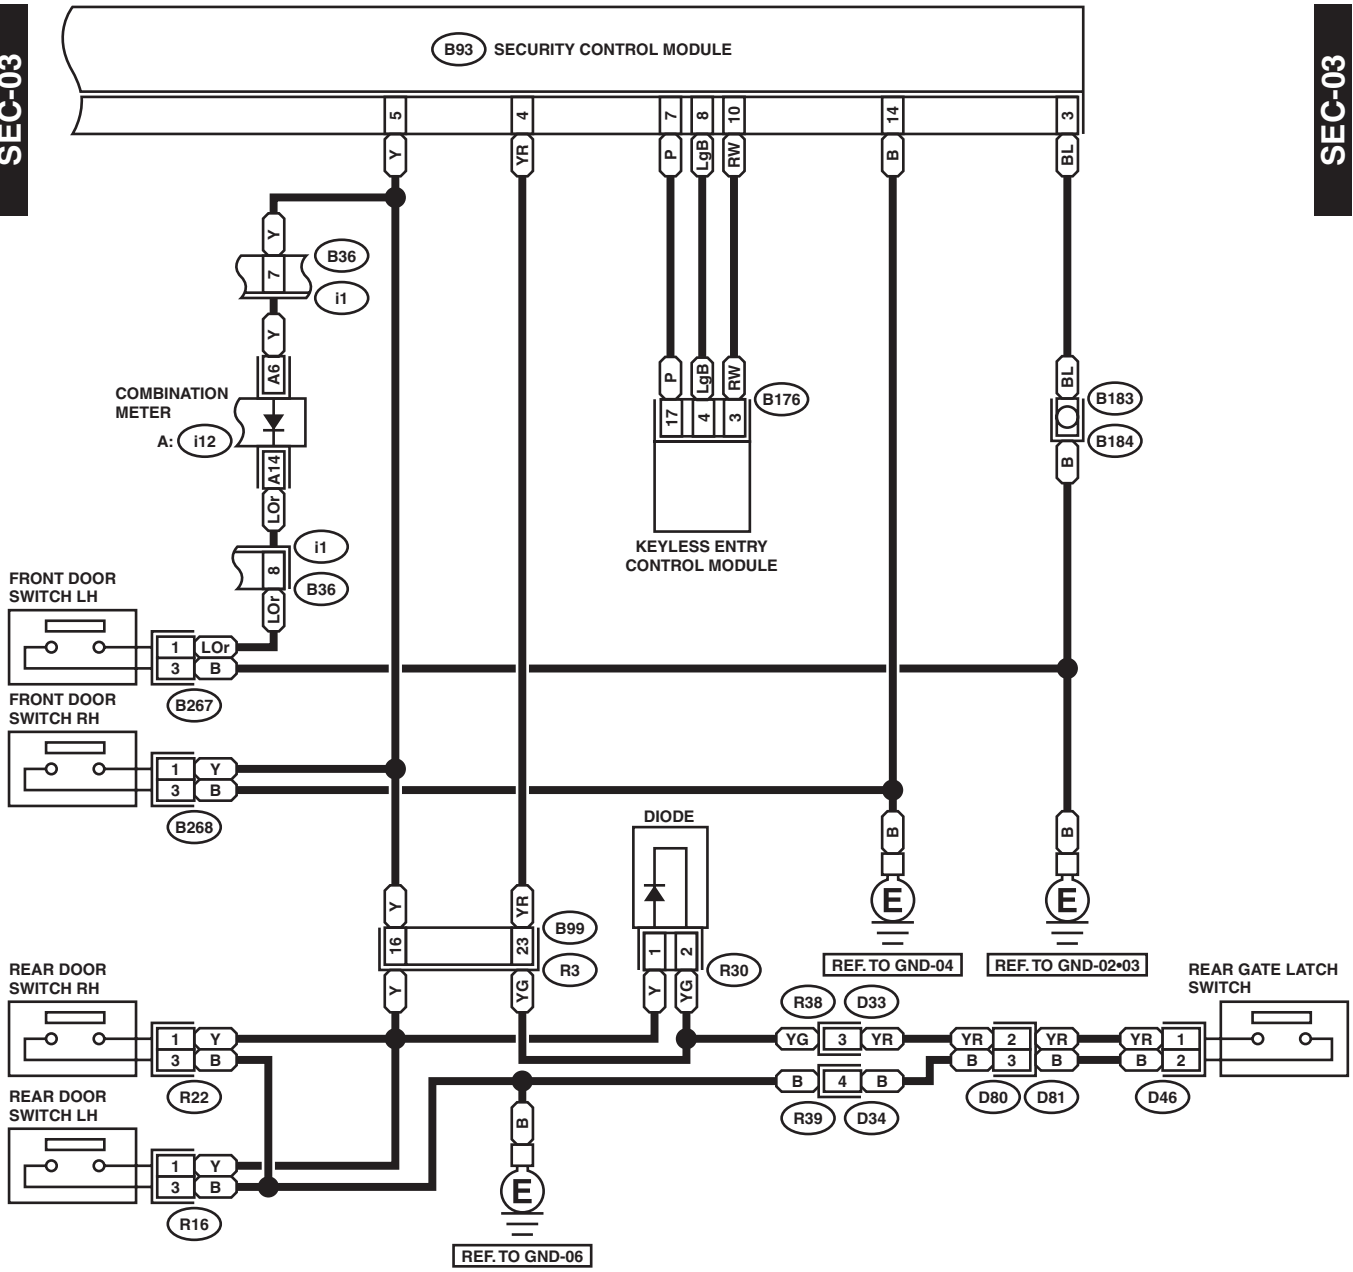

SECURITY SYSTEM

WIRING SYSTEM

40.Security System

A: WIRING DIAGRAM

WI-03088

SECURITY SYSTEM

WIRING SYSTEM

SEC-02

SEC-02

B236 (BLACK)

B243

A: i12 (GREEN)

F45

B93

B36

B: i10 (GREEN)

B38

WI-03089

SECURITY SYSTEM

WIRING SYSTEM

SEC-03

SEC-03

WI-03090