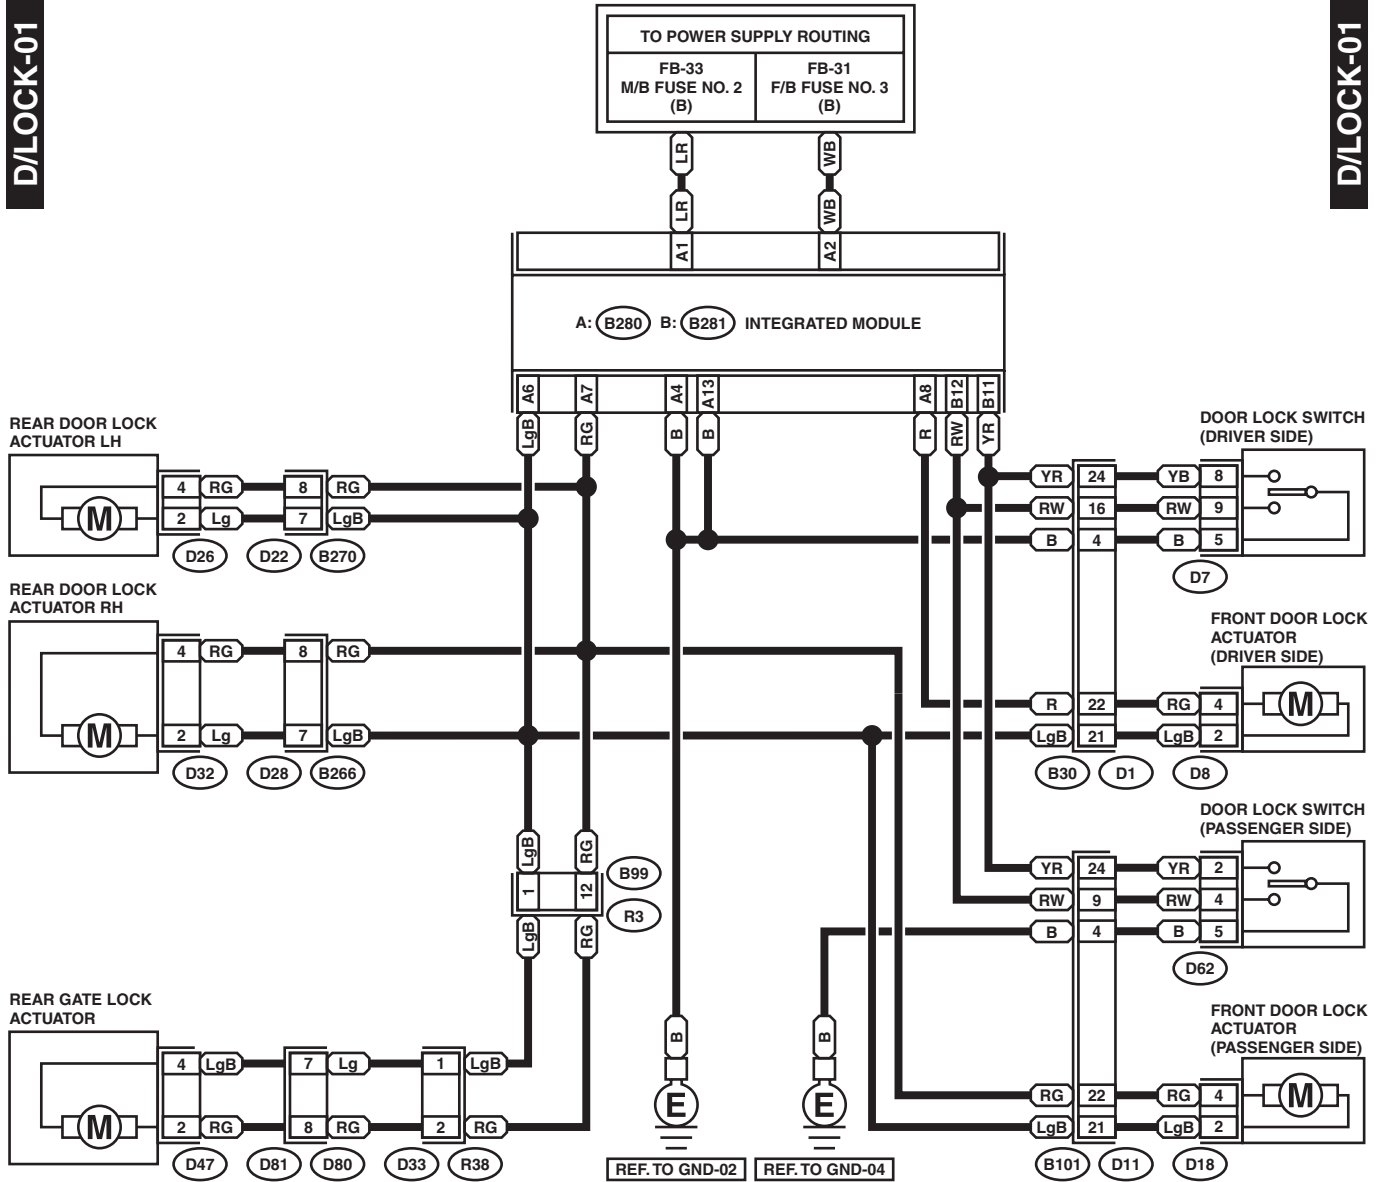

DOOR LOCK SYSTEM

WIRING SYSTEM

16. Door Lock System

A: WIRING DIAGRAM

D/LOCK-01

D/LOCK-01

WI-03034