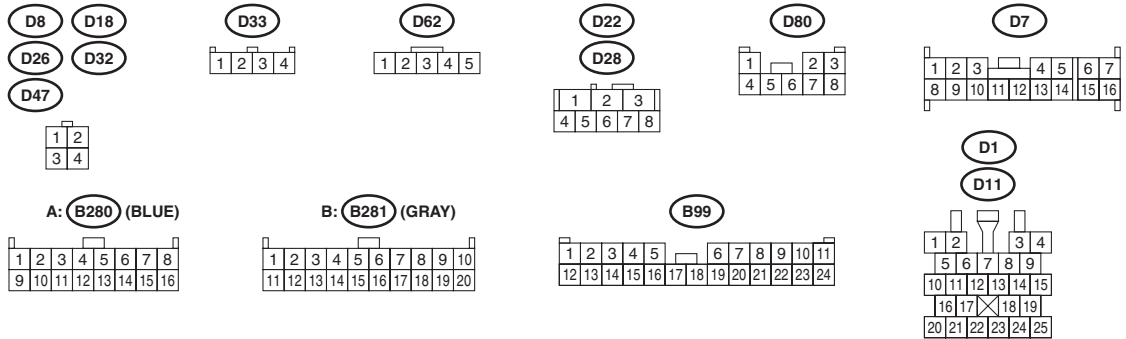

DOOR LOCK SYSTEM

WIRING SYSTEM

16. Door Lock System

A: WIRING DIAGRAM

D/LOCK-01

D/LOCK-01

WI-03034